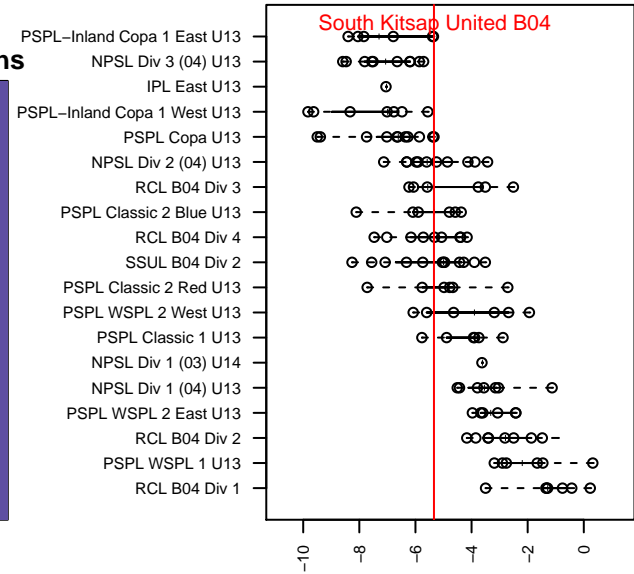

South Kitsap United B04

South Kitsap SC
 Port Orchard, WA
 B04 total strength=757
 attack=1.28 defense=0.58
 fall league = PSPL Copa U13

alt names used:
 SKSC SK United B04
 SK United B04
 SK United B04
 SK United B04

Venues played:
 2016 KITG BU13 Green
 2016 Blast Off B2004 B
 2016 River Jam Samba U13
 2016 PSPL Copa U13

**attack and defense variance (black dot)
relative to other teams
and top 10 in region**

**attack and defense rating
relative to others at age
and all opponents in last 13 months**