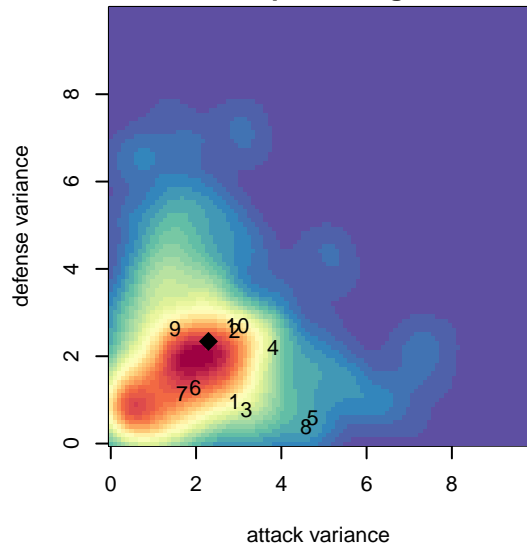

South Kitsap United B04

South Kitsap SC
 Port Orchard, WA
 B04 total strength=757
 attack=1.28 defense=0.58
 fall league = PSPL Copa U13

alt names used:
 SKSC SK United B04
 SK United B04
 SK United B04
 SK United B04

Venues played:
 2016 KITG BU13 Green
 2016 Blast Off B2004 B
 2016 River Jam Samba U13
 2016 PSPL Copa U13

**attack and defense variance (black dot)
relative to other teams
and top 10 in region**

**attack and defense rating
relative to others at age
and all opponents in last 13 months**