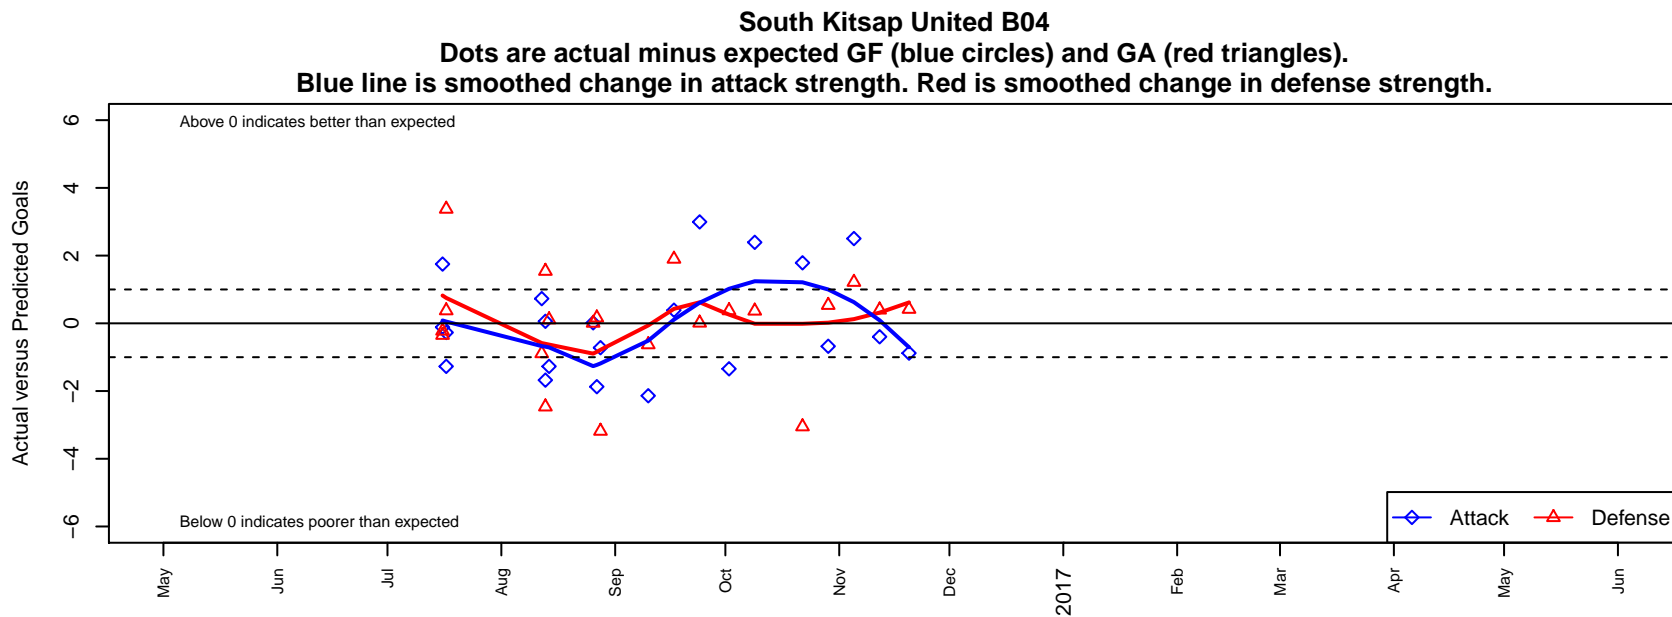

South Kitsap United B04

South Kitsap SC
 Port Orchard, WA
 B04 total strength=757
 attack=1.28 defense=0.58
 fall league = PSPL Copa U13

alt names used:
 SKSC SK United B04
 SK United B04
 SK United B04
 SK United B04

Venues played:
 2016 KITG BU13 Green
 2016 Blast Off B2004 B
 2016 River Jam Samba U13
 2016 PSPL Copa U13

**attack and defense variance (black dot)
relative to other teams
and top 10 in region**

**attack and defense rating
relative to others at age
and all opponents in last 13 months**